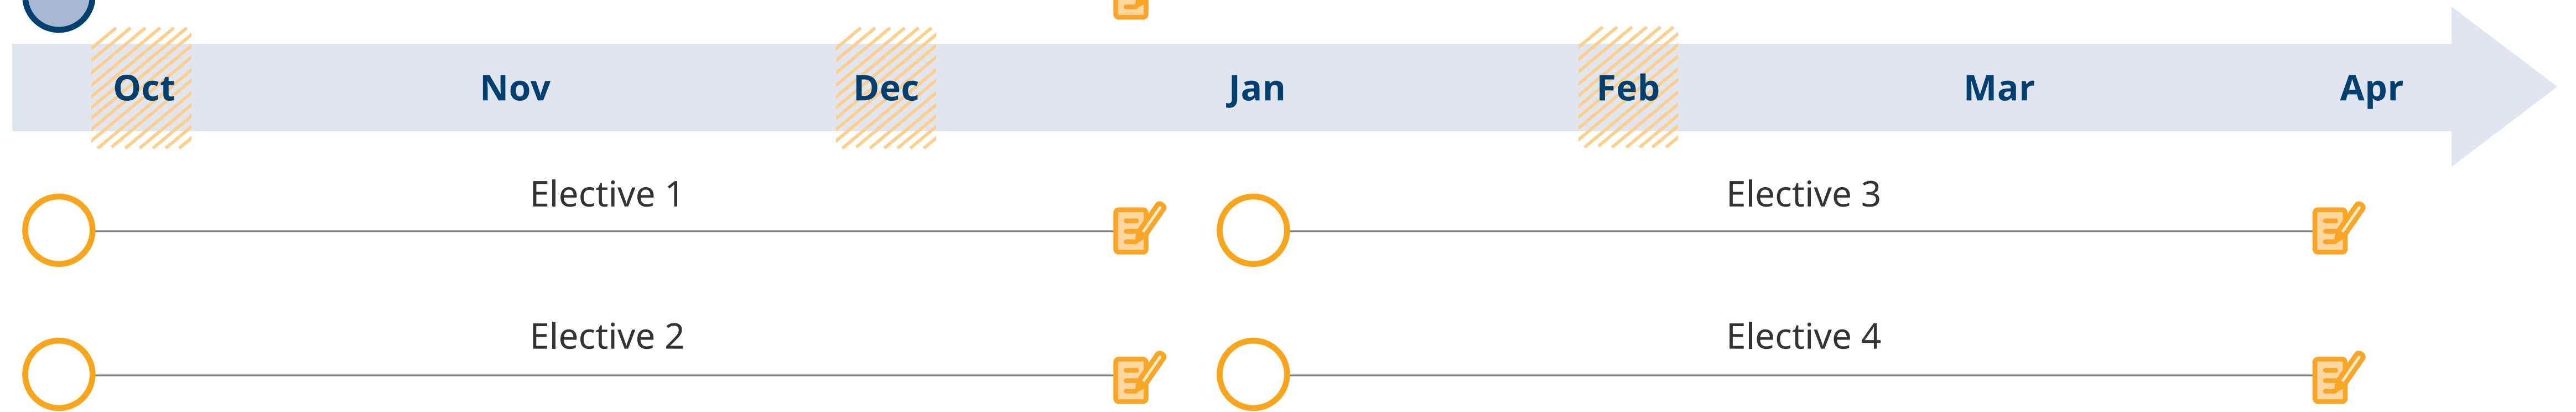

1st Semester

2nd Semester

3rd Semester

Attendance phase (2-6 days in Aachen)*
 Online-Seminar (~ 3 per module)

Complementary Introduction
 Compulsory Modules

Elective Modules
 Project Work

Exams

*In the 3rd semester, the number depends on the choice of electives