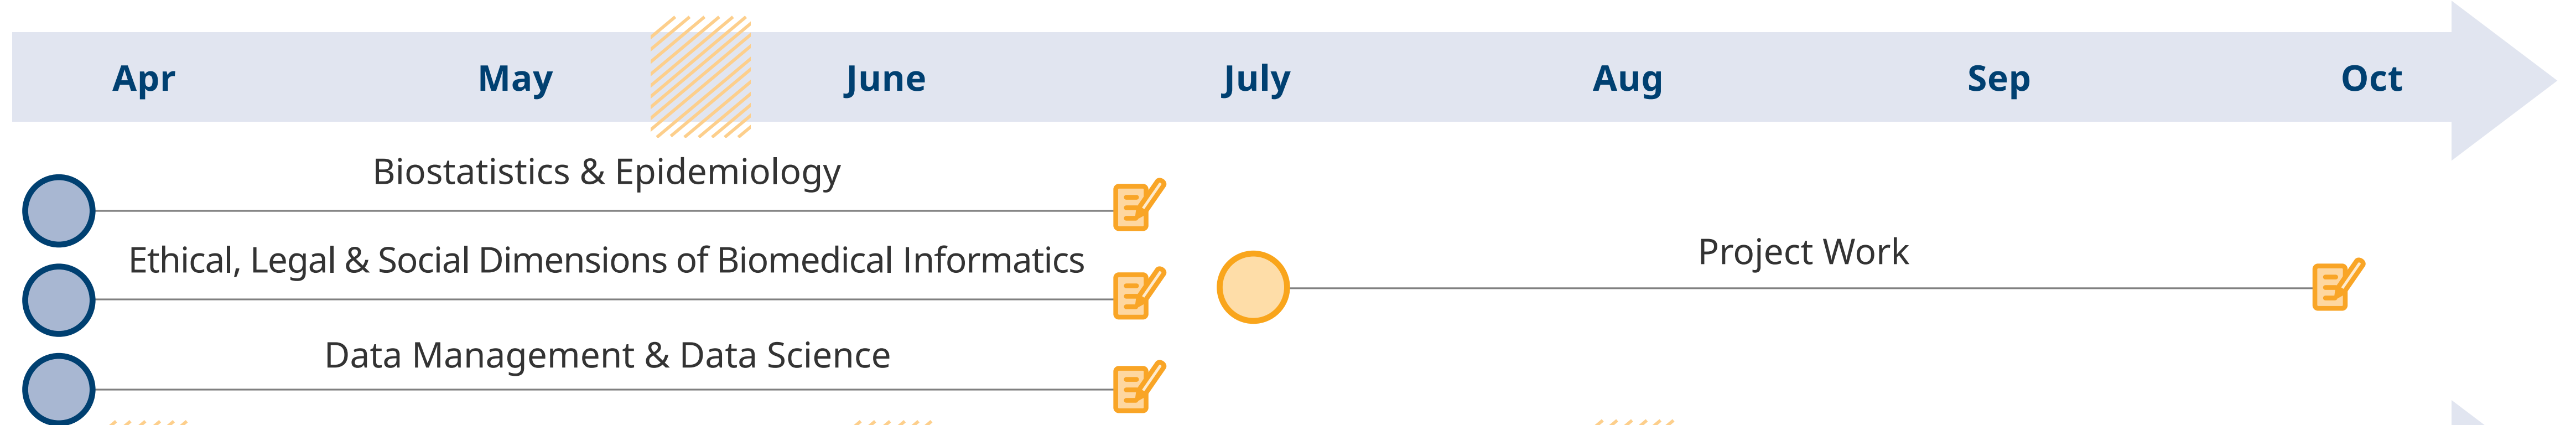

1st Semester

2nd Semester

3rd Semester

Attendance phase (2-6 days in Aachen)*
 Online-Seminar (~ 3 per module)

Complementary Introduction
 Compulsory Modules

Elective Modules
 Project Work

Exams

*In the 3rd semester, the number depends on the choice of electives