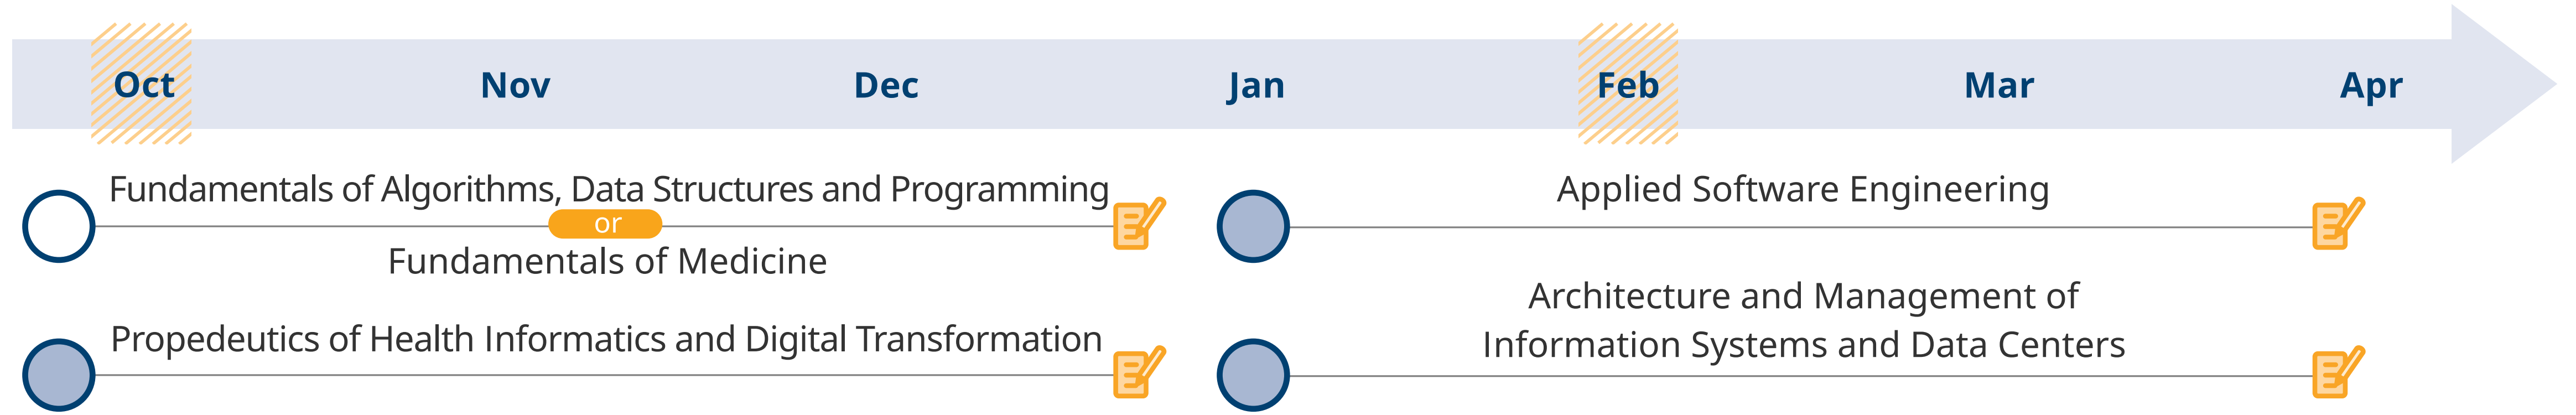

1st Semester

2nd Semester

3rd Semester

Attendance phase (2-6 days in Aachen)*
 Online-Seminar (~ 3 per module)

Complementary Introduction
 Compulsory Modules

Elective Modules
 Project Work

Exams

*In the 3rd semester, the number depends on the choice of electives