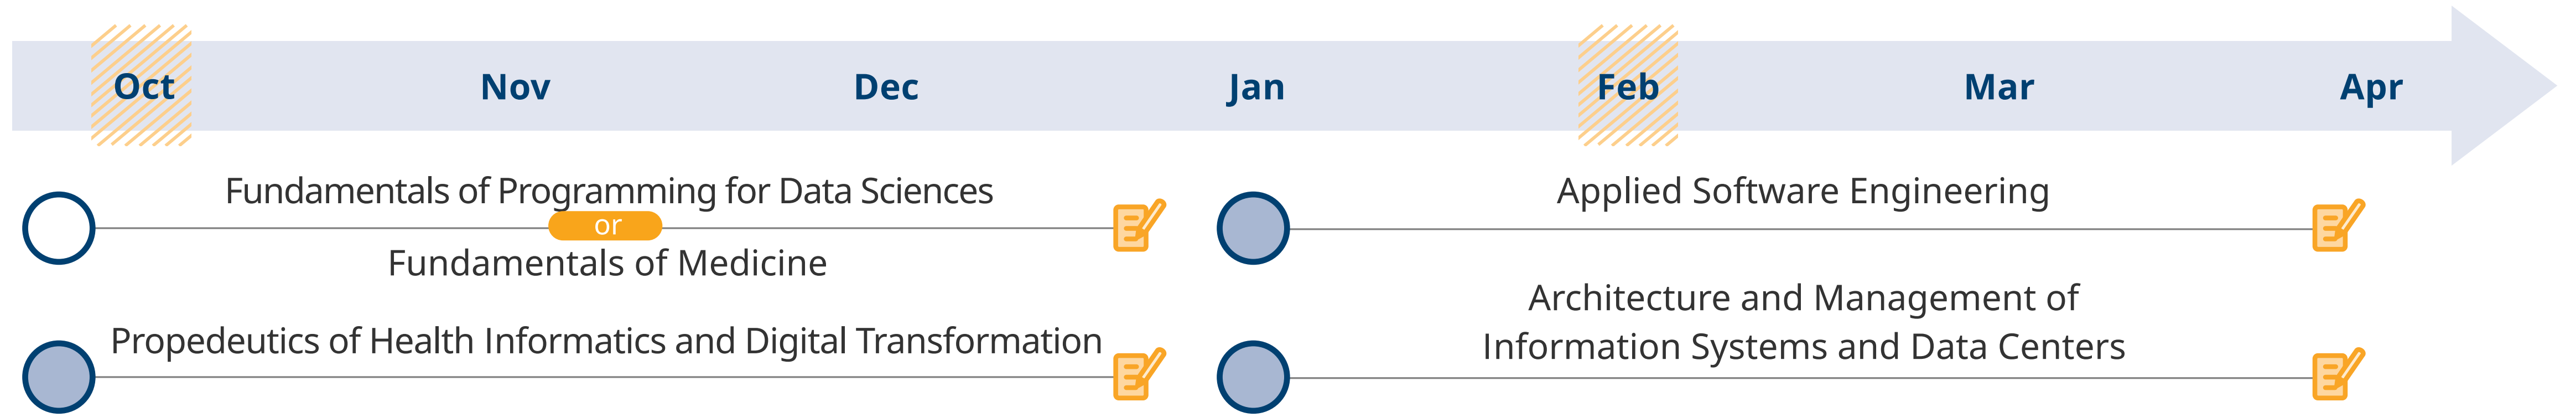

1st Semester

2nd Semester

3rd Semester

Attendance phase (2-6 days in Aachen)*

Online-Seminar (~ 3 per module)

Complementary Introduction

Compulsory Modules

Elective Modules

Project Work

Exams

*In the 3rd semester, the number depends on the choice of electives