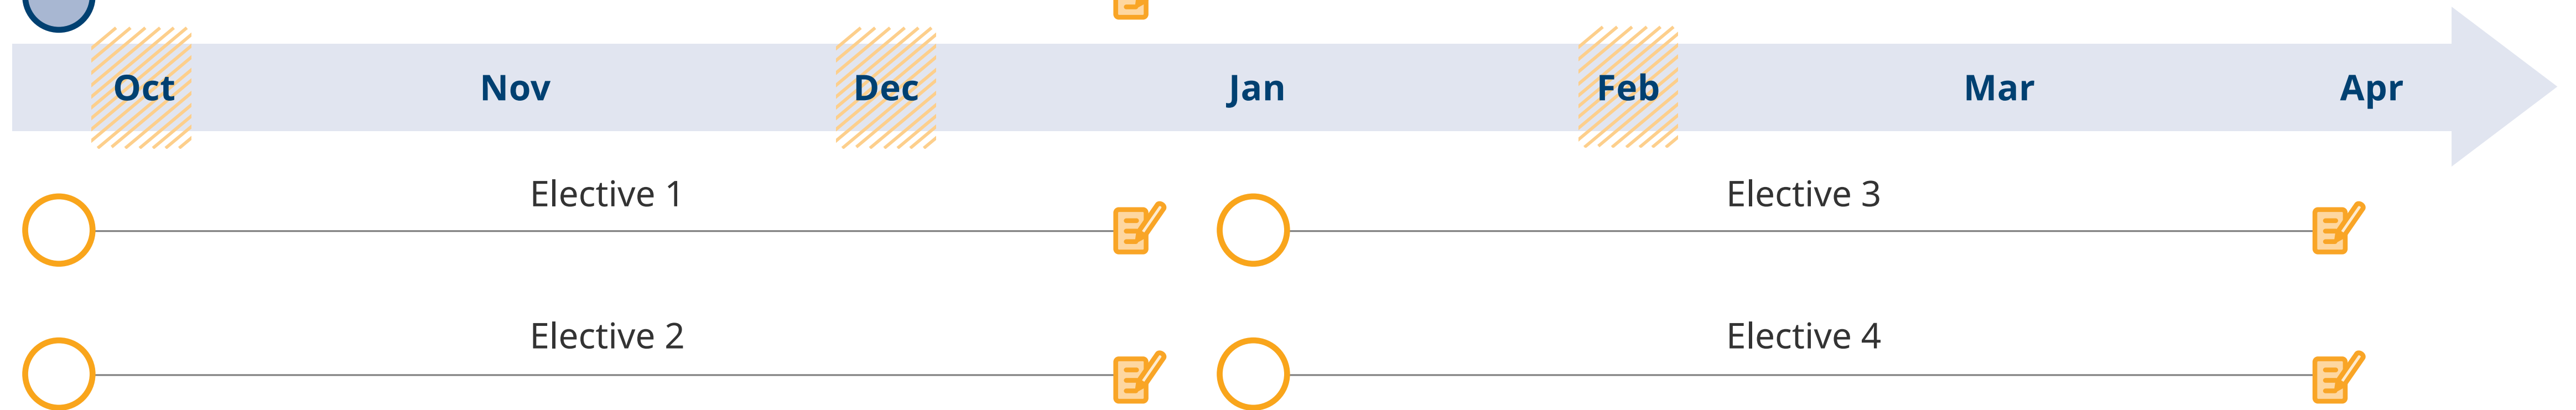

1st Semester

2nd Semester

3rd Semester

Attendance phase (2-6 days in Aachen)*

Online-Seminar (~ 3 per module)

Complementary Introduction

Compulsory Modules

Elective Modules

Project Work

Exams

*In the 3rd semester, the number depends on the choice of electives