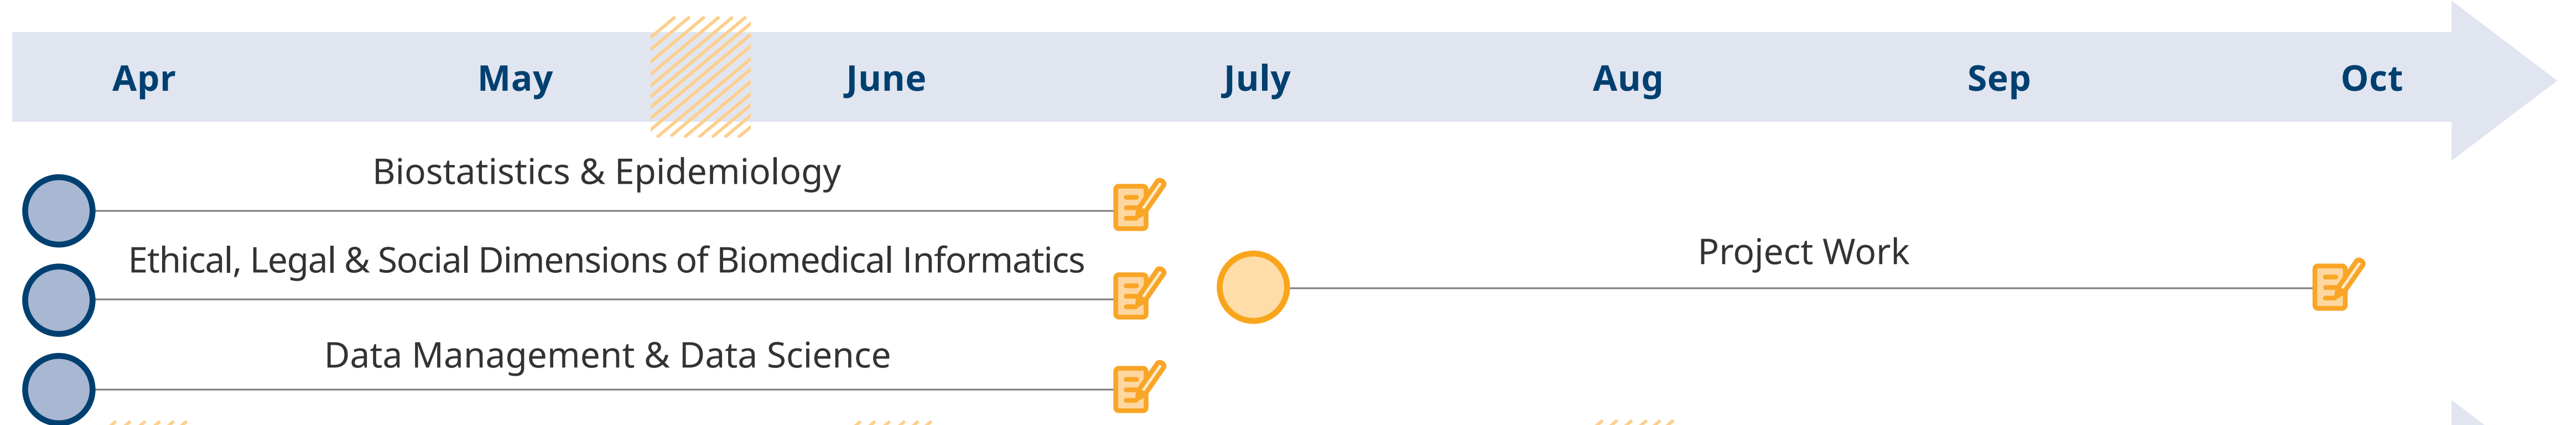

1st Semester

2nd Semester

3rd Semester

Attendance phase (2-6 days in Aachen)*

Online-Seminar (~ 3 per module)

Complementary Introduction

Compulsory Modules

Elective Modules

Project Work

Exams

*In the 3rd semester, the number depends on the choice of electives